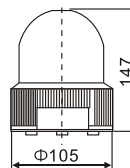

### Linear Type LTE-1103

OUTER SIZE

COLOR

Red Yellow Green Blue

Technology Parameter		
Model	Power	Operation Voltage
LTE-1103	10W	DC12V、DC24V; AC110V、AC220V

### Round Type LTE-1104

OUTER SIZE

COLOR

Red Yellow Green Blue

Technology Parameter		
Model	Power	Operation Voltage
LTE-1104	10W	DC12V、DC24V; AC110V、AC220V

### Warhead Type LTE-1105

OUTER SIZE

COLOR

Red Yellow Green Blue

Technology Parameter		
Model	Power	Operation Voltage
LTE-1105	10W	DC12V、DC24V; AC110V、AC220V